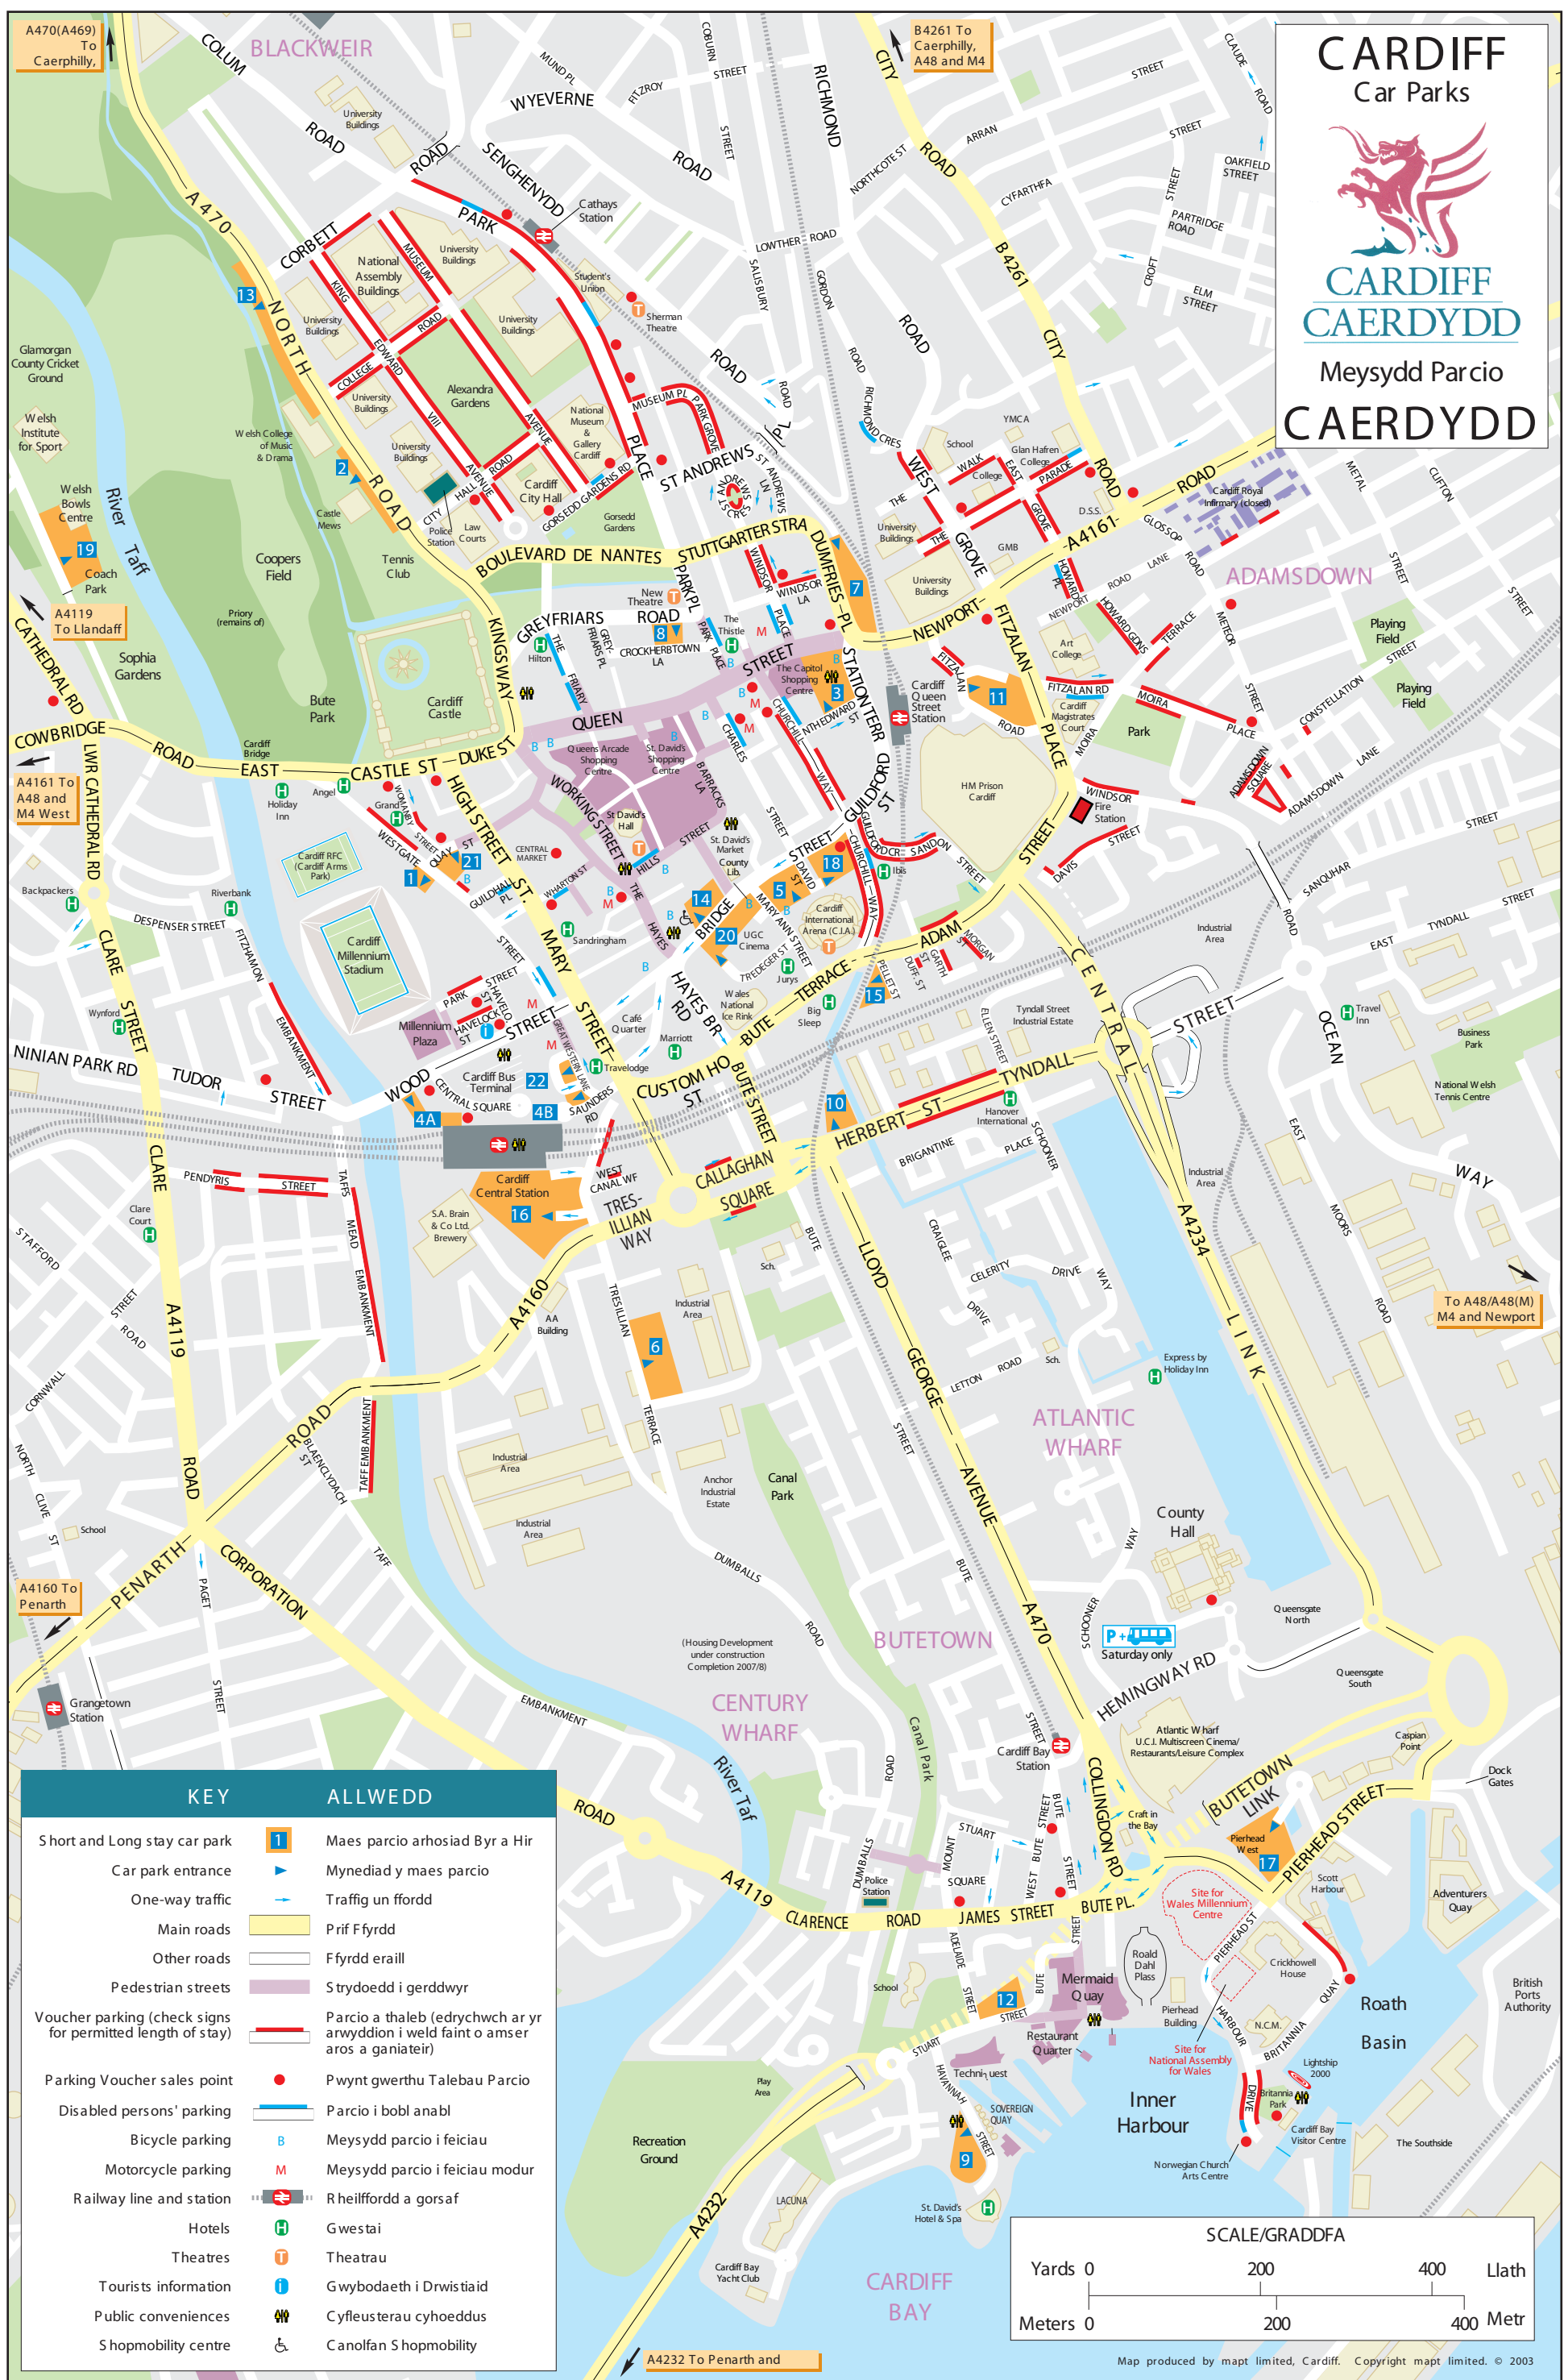

CARDIFF Car Parks

CARDIFF CAERDYDD

Meysydd Parcio

CAERDYDD

KEY		ALLWEDD	
Short and Long stay car park		Maes parcio arhosiad Byr a Hir	
Car park entrance		Mynediad y maes parcio	
One-way traffic		Traffig un ffordd	
Main roads		Prif Ffyrrd	
Other roads		Ffyrrd eraill	
Pedestrian streets		Strydoedd i gerddwyr	
Voucher parking (check signs for permitted length of stay)		Parcio a thaleb (edrychwch ar yr arwyddion i weld faint o amser aros a ganiateir)	
Parking Voucher sales point		Pwynt gwerthu Talebau Parcio	
Disabled persons' parking		Parcio i bobl anabl	
Bicycle parking		Meysydd parcio i feiciau	
Motorcycle parking		Meysydd parcio i feiciau modur	
Railway line and station		Rheilffordd a gorsaf	
Hotels		Gwestai	
Theatres		Theatrau	
Tourists information		Gwybodaeth i Drwistiaid	
Public conveniences		Cyfleusterau cyhoeddus	
Shopmobility centre		Canolfan Shopmobility	